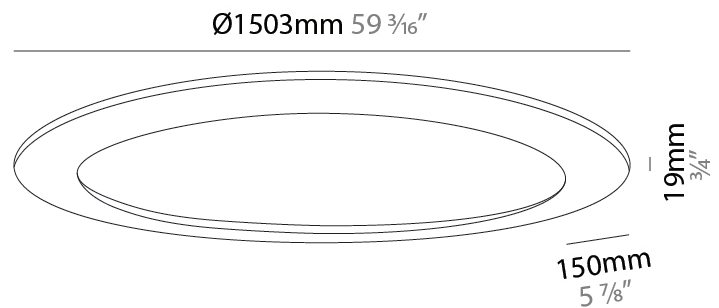

PROJECT
TYPE
SPECIFIER
QUANTITY
DATE

INFINITY SURFACE

A52053-

base number   Color   Finish
Temperature   Options

1. To build a product code in our configurator select the specify button on the base model # product page
2. To build a manual product code on this datasheet choose from the options listed below in blue font and add the suffix to the base model #

GENERAL

Series: Infinity
Brand: Ivela
Division: Architectural
Mounting Type: Surface
Mounting Location: Wall / Ceiling
Subcategory: Panels

PHYSICAL

Shape: Square
Length (mm): 1503
Length (in): 59 ³/₁₆"
Width (mm): 100
Width (in): 3 ¹⁵/₁₆"
Height (mm): 19
Height (in): 3/4
Light Distribution: Direct
Diffuser: PMMA - Opal
Fixture Finish: WHI / BLK / GLD
Fixture Material: Aluminum

ELECTRICAL

Lamp Type: LED
Input Wattage (W): 94
Dimming: Tri-Mode (Non-Dimming and Phase Dimming (120Vac only) and 0-10V Dimming)
Driver Included: No
Driver Location: Remote
Driver Type: Constant Voltage - Universal
Driver Class: Class 1 and Class 2
Housing: ENCP 8 (SC Power) ENCP 10 (Mean Well)
Input Voltage (V): 120 - 277
Output Voltage (V): 24

LED

Color Temperature (°K): 2700 / 3000 / 4000
Max. Delivered Lumen (lm): 5640 / 5875 / 6227
Nominal Lumen (lm): 11280 / 11750 / 12455
CRI: >93 CRI
Lamp Life (hrs): 50000

OPTICAL

RATINGS AND CERTIFICATIONS

Certified By: CSA Certified to UL and CSA Standards
IP rating: IP20