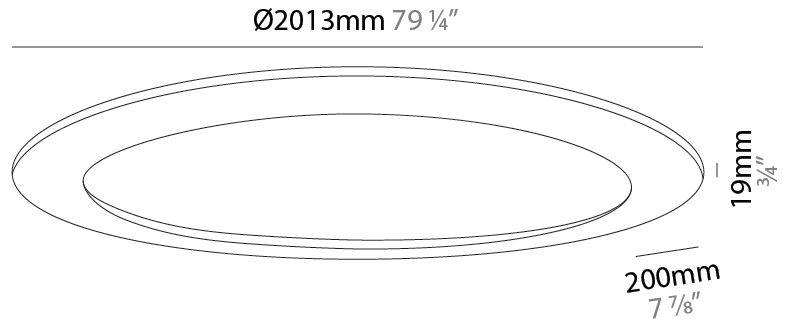

PROJECT _____
TYPE _____
SPECIFIER _____
QUANTITY _____
DATE _____

INFINITY SURFACE

A52054- _____
base number Color Finish
Temperature Options

1. To build a product code in our configurator select the specify button on the base model # product page
2. To build a manual product code on this datasheet choose from the options listed below in blue font and add the suffix to the base model #

GENERAL

Series: Infinity
Brand: Ivela
Division: Architectural
Mounting Type: Surface
Mounting Location: Wall / Ceiling
Subcategory: Panels

PHYSICAL

Shape: Square
Length (mm): 2103
Length (in): 79 ¼
Width (mm): 100
Width (in): 3 15/16
Height (mm): 19
Height (in): 3/4
Light Distribution: Direct
Diffuser: PMMA - Opal
Fixture Finish: WHI / BLK / GLD
Fixture Material: Aluminum

ELECTRICAL

Lamp Type: LED
Input Wattage (W): 126
Dimming: Tri-Mode (Non-Dimming and Phase Dimming (120Vac only) and 0-10V Dimming)
Driver Included: No
Driver Location: Remote
Driver Type: Constant Voltage - Universal
Driver Class: Class 1
Housing: ENCP 8
Input Voltage (V): 120 - 277
Output Voltage (V): 24

LED

Color Temperature (°K): 2700 / 3000 / 4000
Max. Delivered Lumen (lm): 7560 / 7875 / 8347
Nominal Lumen (lm): 15120 / 15750 / 16675
CRI: >93 CRI
Lamp Life (hrs): 50000

OPTICAL

RATINGS AND CERTIFICATIONS

Certified By: CSA Certified to UL and CSA Standards
IP rating: IP20